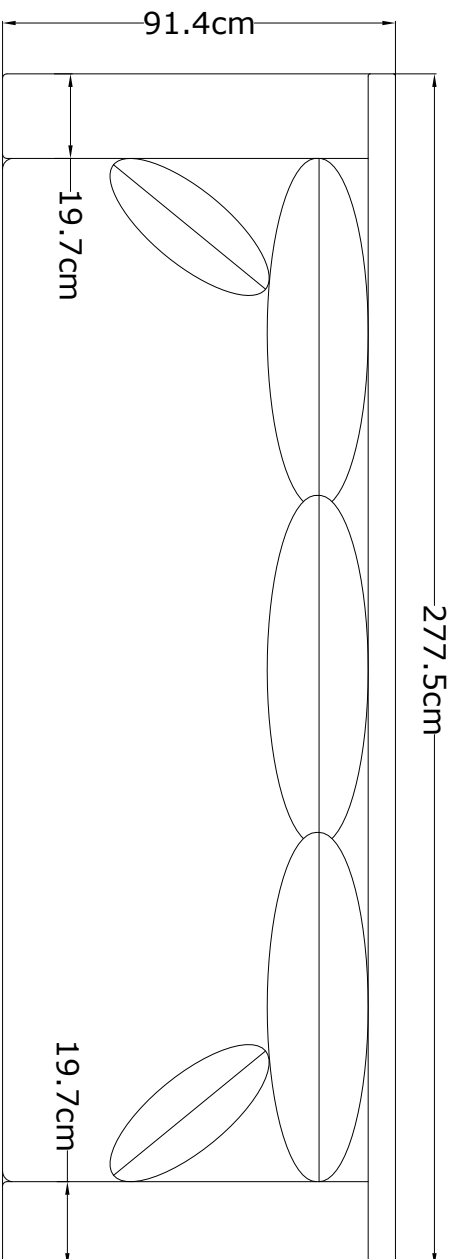

PURE WHITE LINES

EST. 2012

MARGAUX SOFA TECHNICAL DRAWINGS