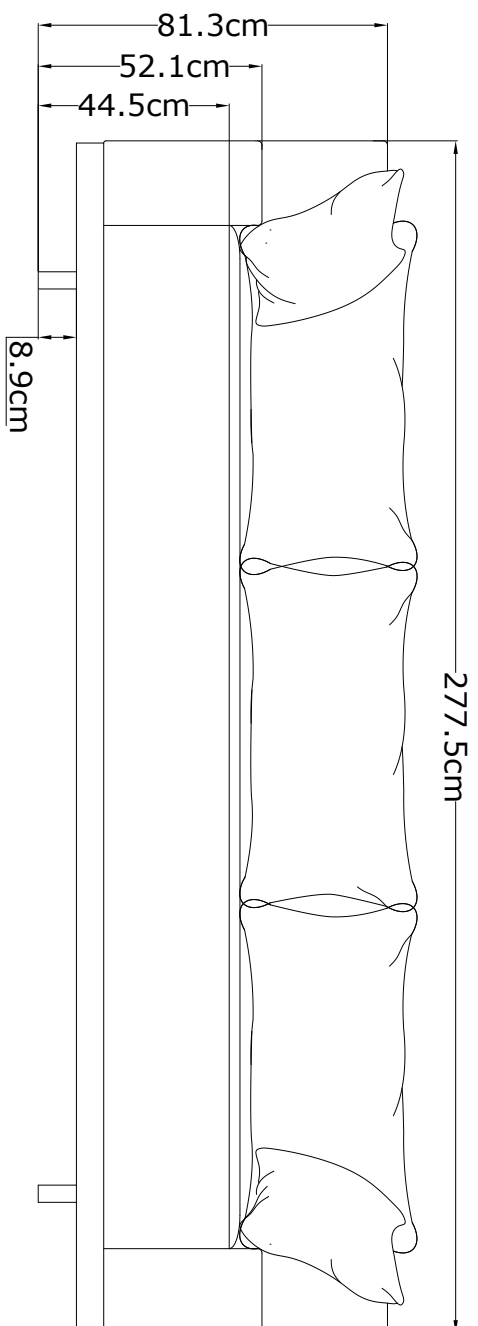

PURE WHITE LINES

EST. 2012

MARGAUX SOFA TECHNICAL DRAWINGS