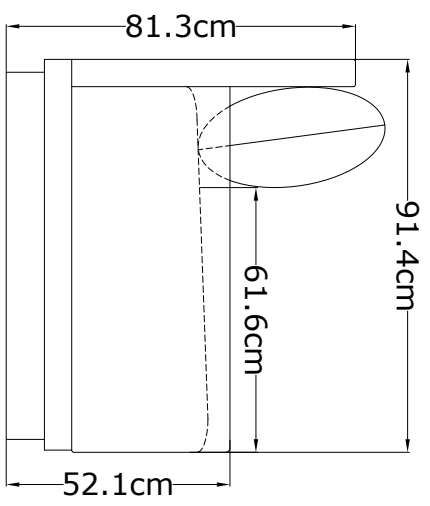

PURE WHITE LINES

EST. 2012

MARGAUX SOFA TECHNICAL DRAWINGS