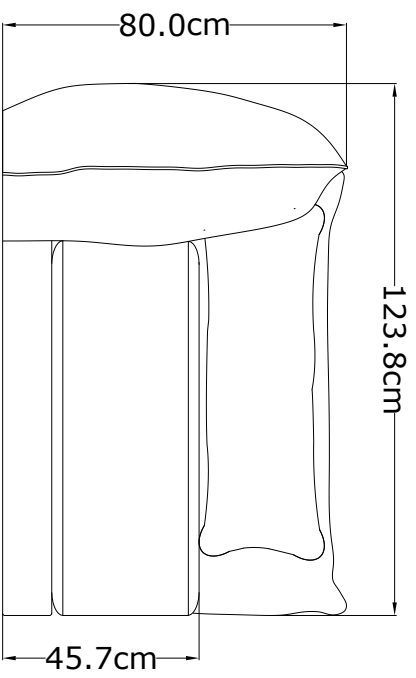

PURE WHITE LINES

EST. 2012

MILANO SECTIONAL SOFA TECHNICAL DRAWINGS - END