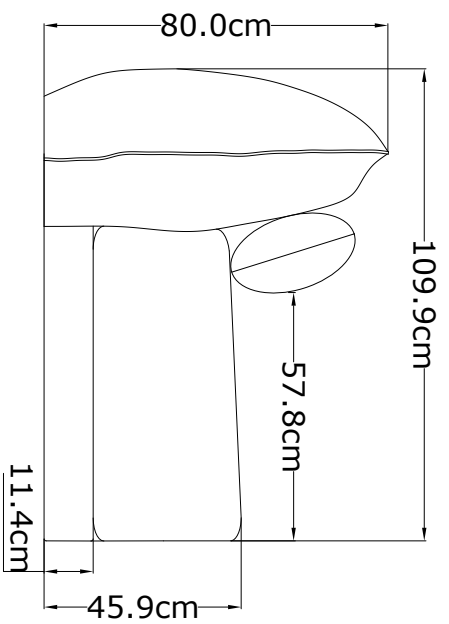

PURE WHITE LINES

EST. 2012

MILANO SECTIONAL SOFA TECHNICAL DRAWINGS-MIDDLE