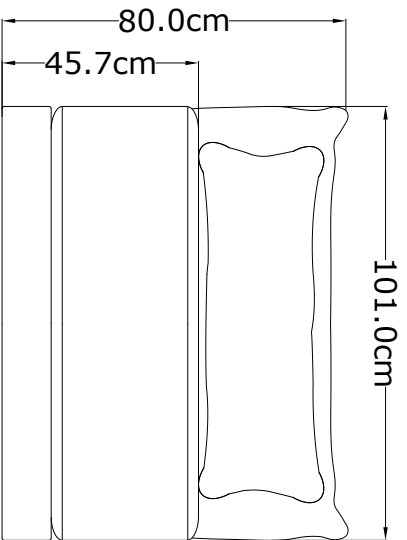

PURE WHITE LINES

EST. 2012

MILANO SECTIONAL SOFA TECHNICAL DRAWINGS-MIDDLE