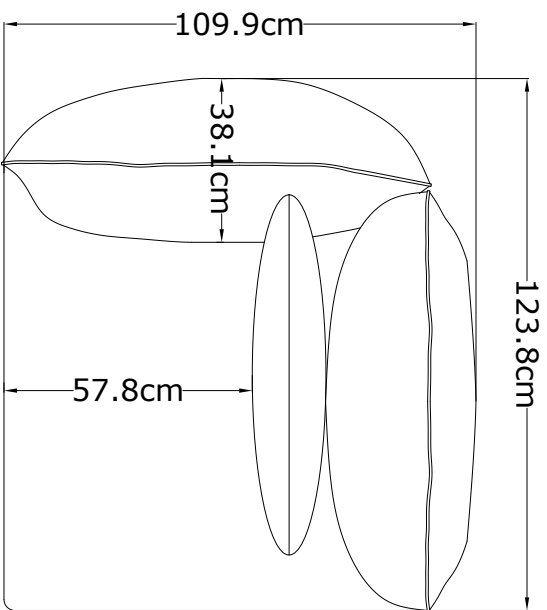

PURE WHITE LINES

EST. 2012

MILANO SECTIONAL SOFA TECHNICAL DRAWINGS - END