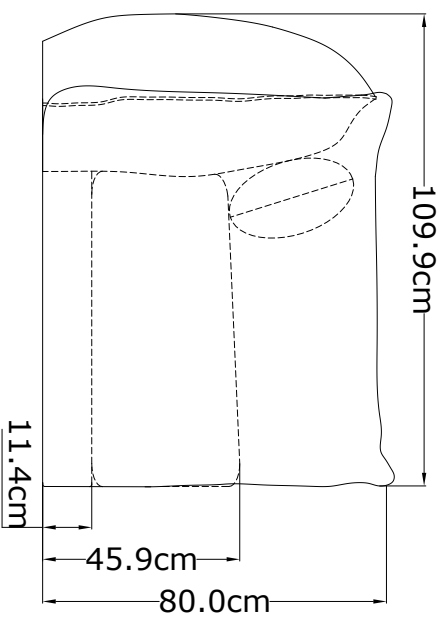

PURE WHITE LINES

EST. 2012

MILANO SECTIONAL SOFA TECHNICAL DRAWINGS - END