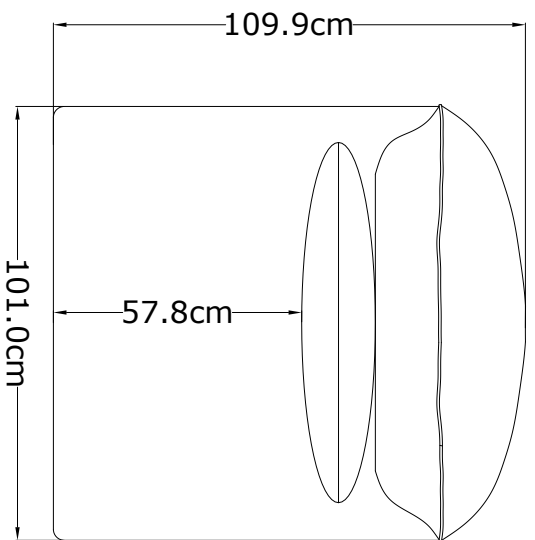

PURE WHITE LINES

EST. 2012

MILANO SECTIONAL SOFA TECHNICAL DRAWINGS-MIDDLE