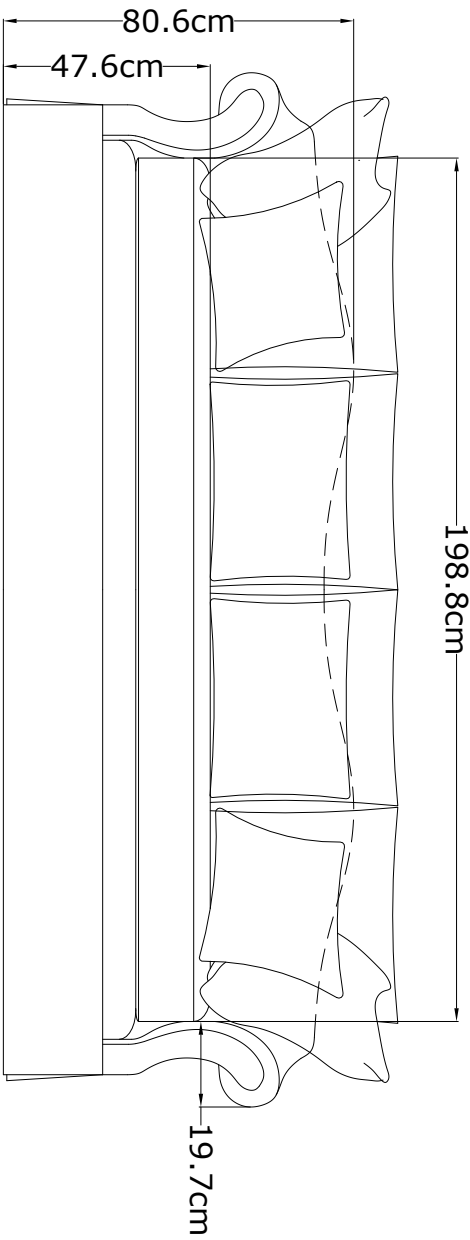

PURE WHITE LINES

EST. 2012

NIA SOFA TECHNICAL DRAWINGS