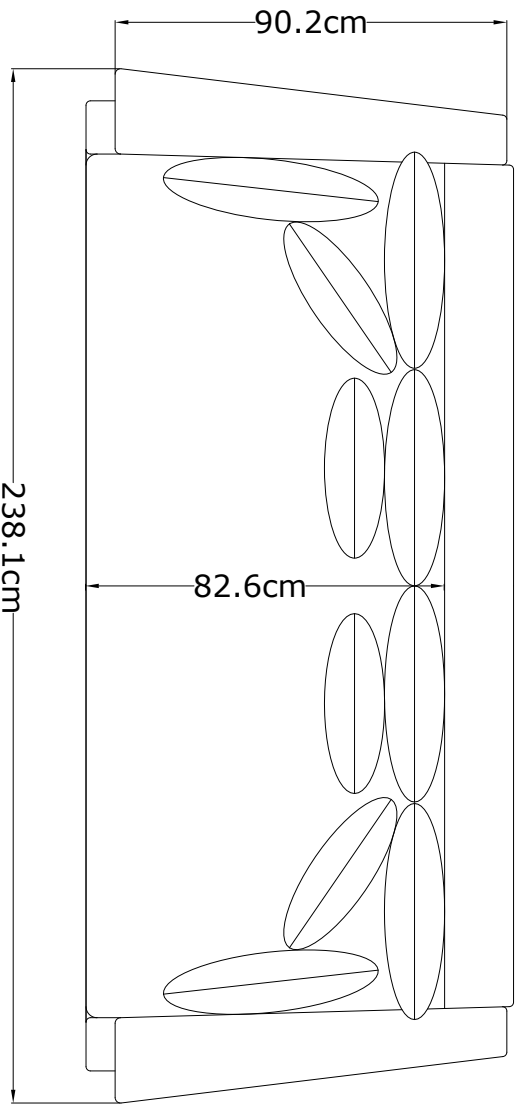

PURE WHITE LINES

EST. 2012

NIA SOFA TECHNICAL DRAWINGS