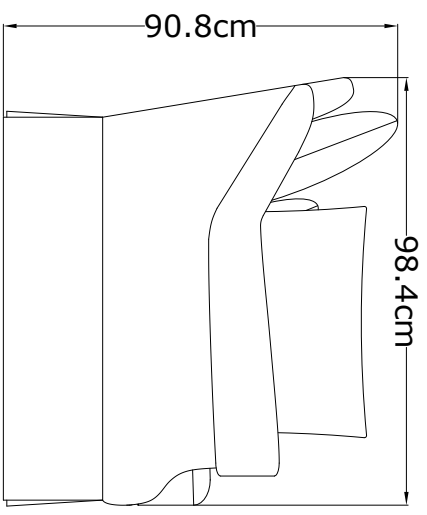

PURE WHITE LINES

EST. 2012

NIA SOFA TECHNICAL DRAWINGS