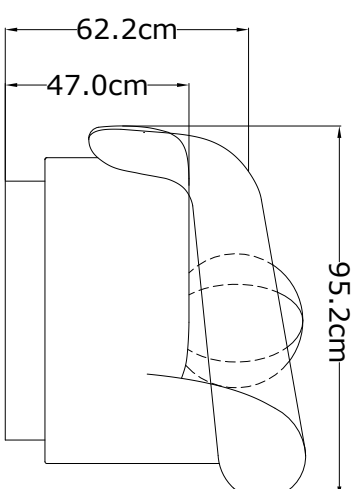

PURE WHITE LINES

EST. 2012

VALENTIN SOFA TECHNICAL DRAWINGS