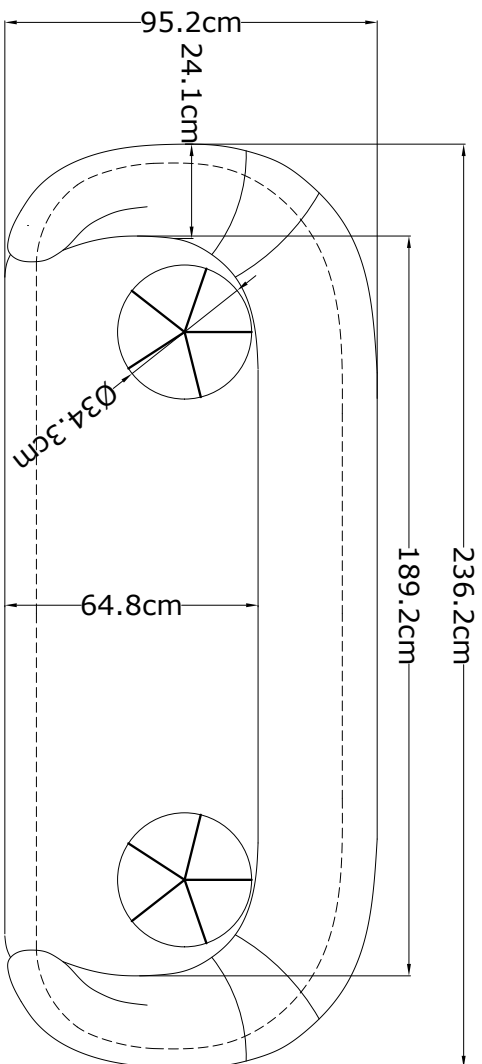

PLAIN VIEW

PURE WHITE LINES

EST. 2012

VALENTIN SOFA TECHNICAL DRAWINGS