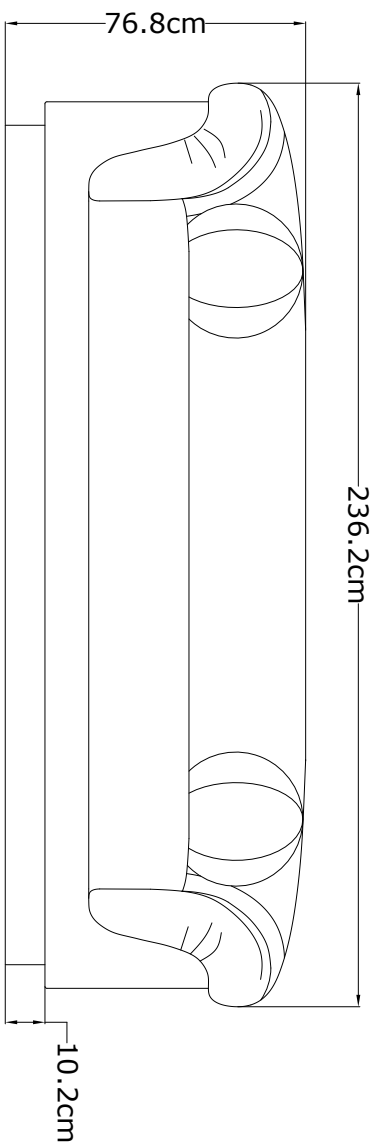

### DIMENSIONS

W 236cm, D 95cm, H 77cm Seat Height 62cm

### BOXED DIMENSIONS

244cm x 92cm x H82cm

### WEIGHT

80 kg

# PURE WHITE LINES

EST. 2012

VALENTIN SOFA TECHNICAL DRAWINGS