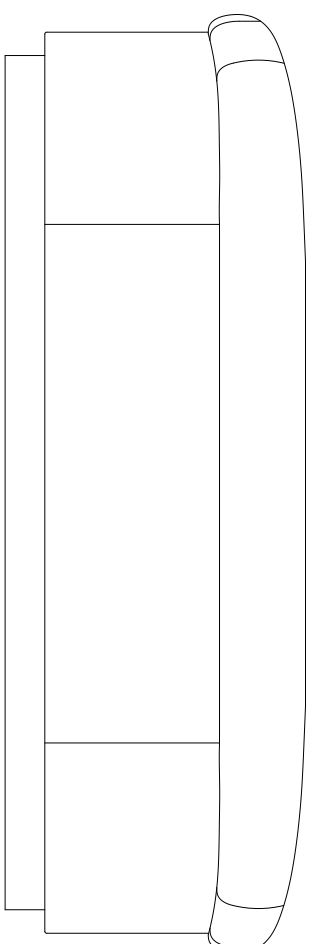

### DIMENSIONS

W 236cm, D 95cm, H 77cm Seat Height 62cm

### BOXED DIMENSIONS

244cm x 92cm x H82cm

### WEIGHT

80 kg

# PURE WHITE LINES

EST. 2012

VALENTIN SOFA TECHNICAL DRAWINGS